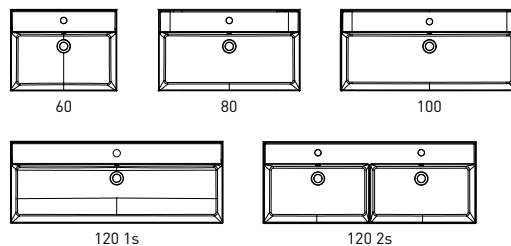

*Lavabo LILA compatible con todas las gamas Visobath / Compatible with all Visobath collections.