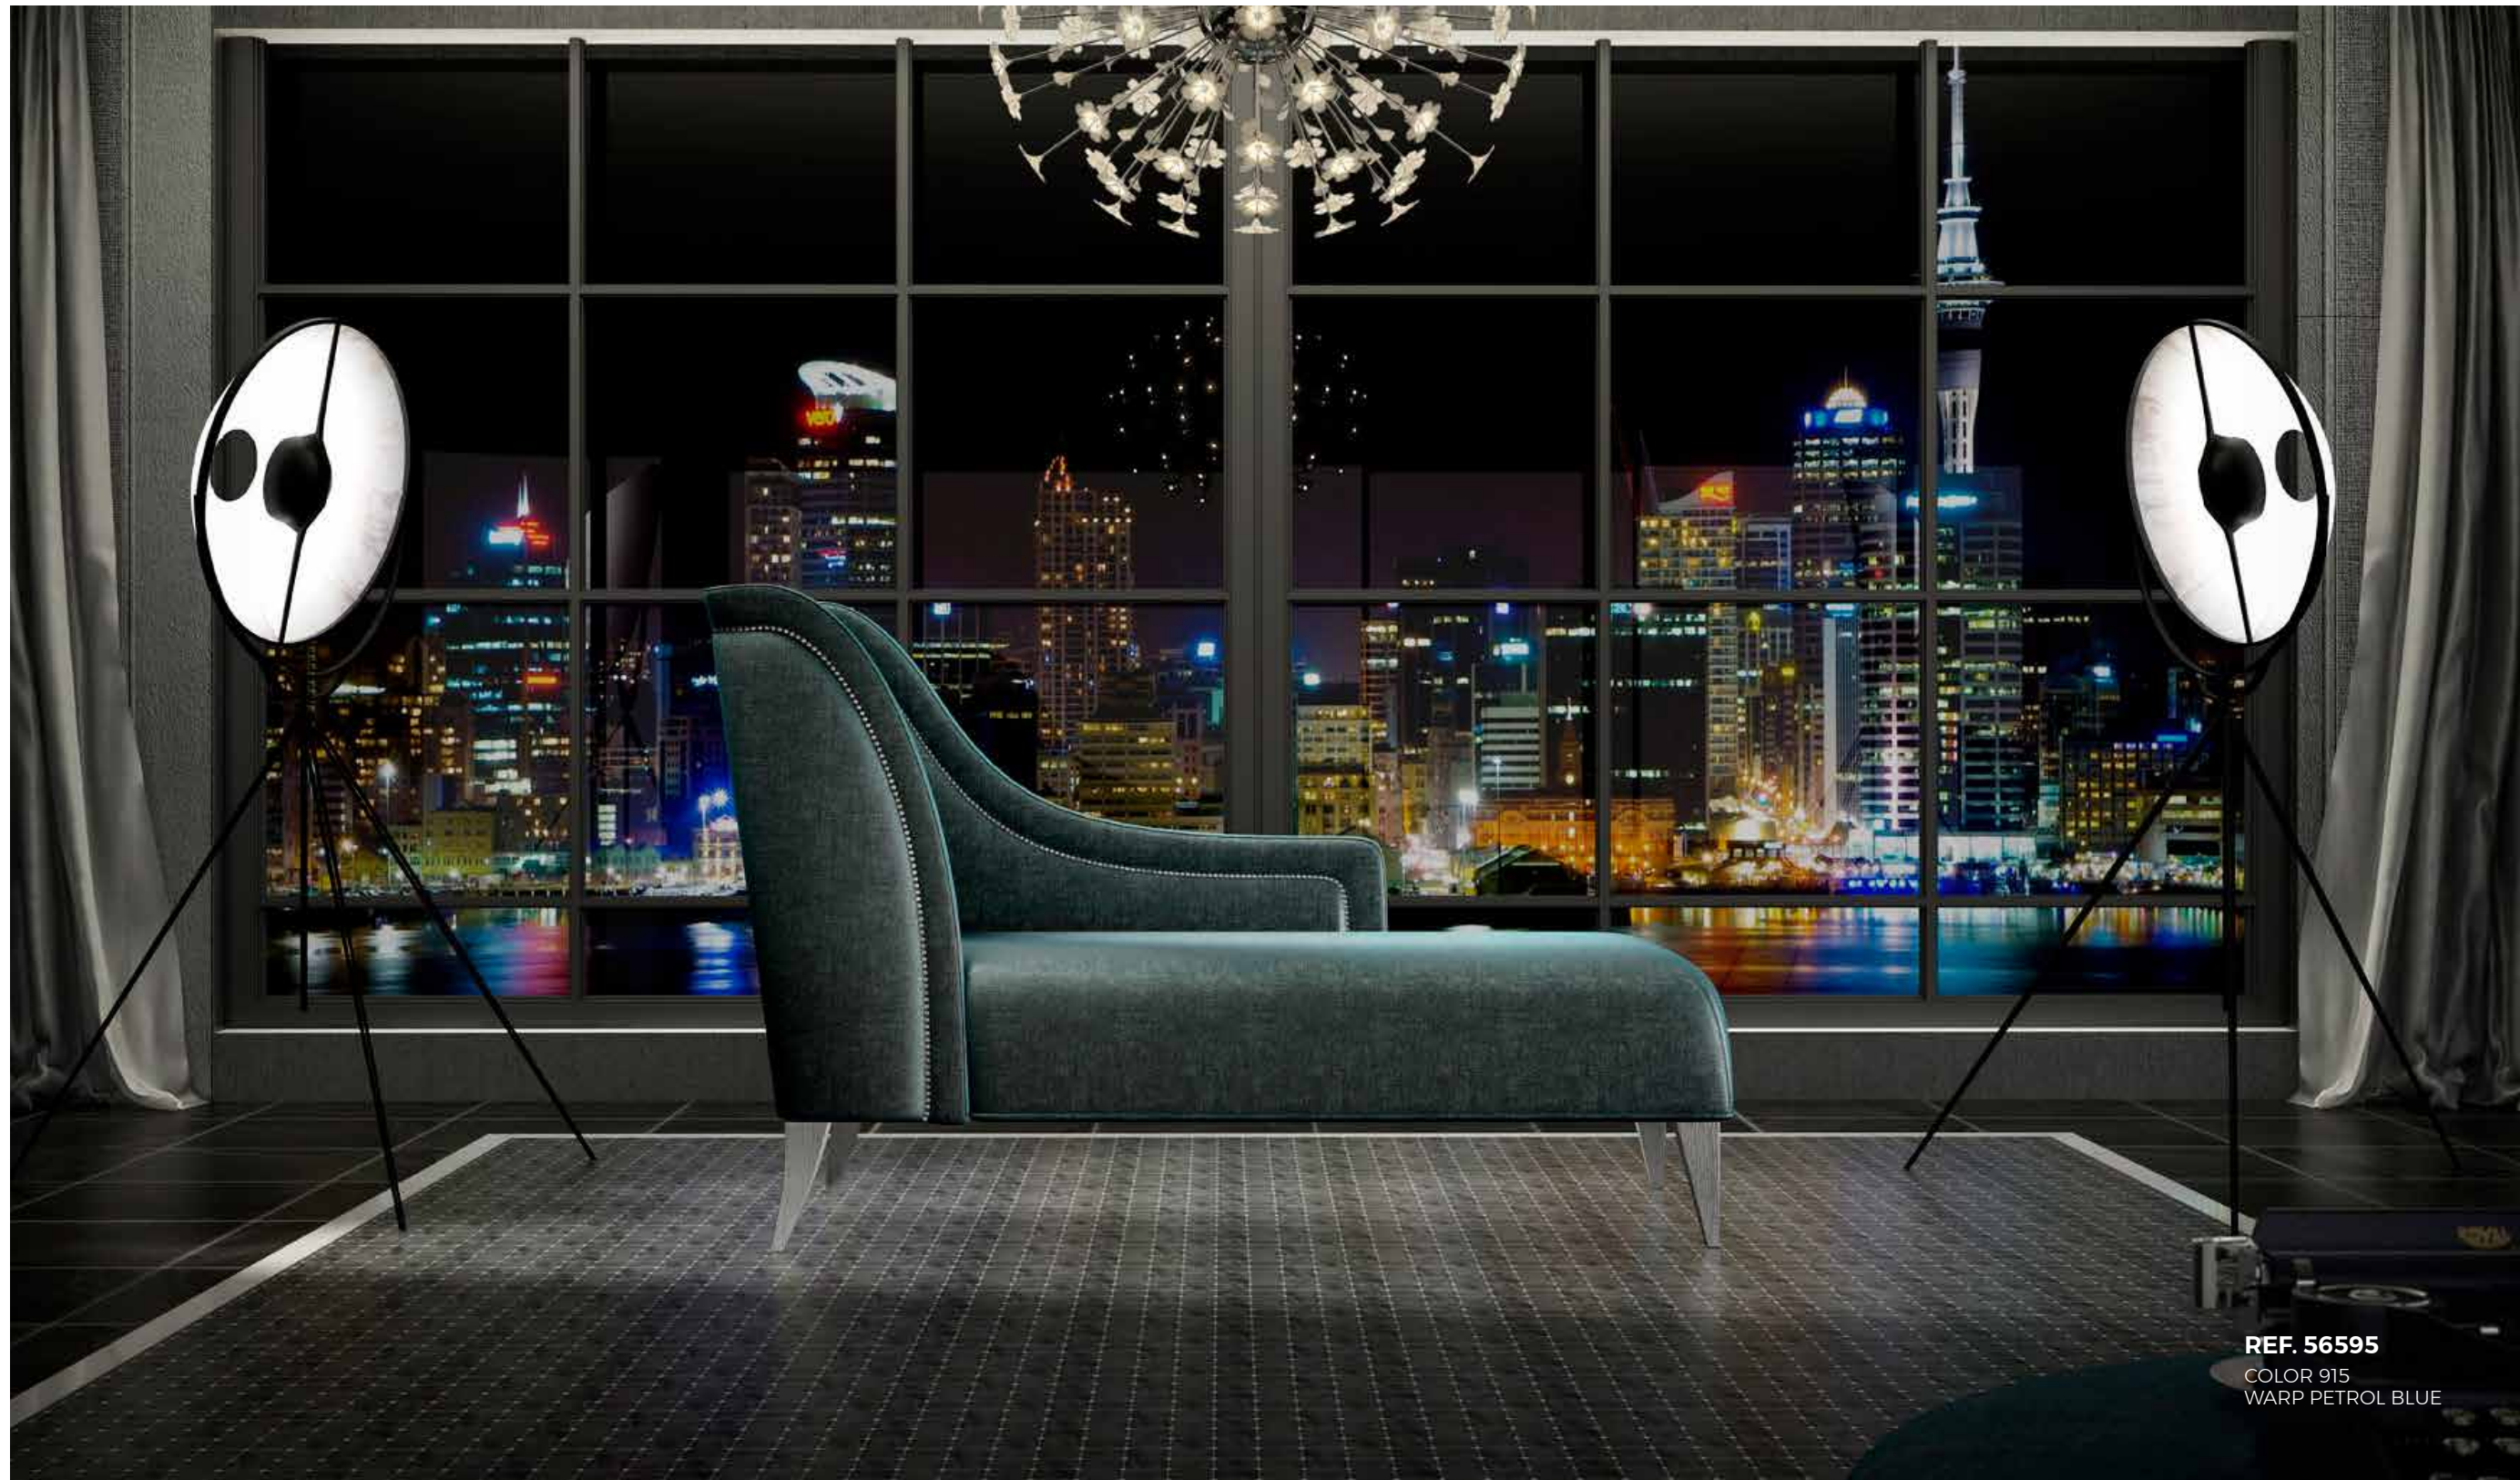

**REF. 56600**  
COLOR 210  
VERSATIL 27

REF. 56597  
COLOR 223  
VERSATIL 52

**REF. 56599**  
COLOR 220 ALTO BRILLO  
PARIS WINE

REF. 56602  
COLOR 250  
STAR NUBE

REF. 56595  
COLOR 915  
WARP PETROL BLUE